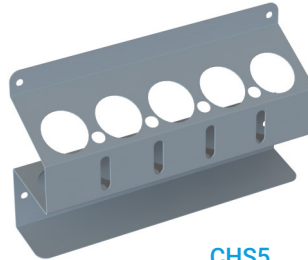

PROTECT YOUR VALUABLE HVAC CARGO

PROFESSIONAL GRADE
HVAC
SOLUTIONS

CAULK TUBE STORAGE For Grab-and-Go Storage of Caulk

- // Large and small options for holding a variety of sizes of caulk tubes and similar items
- // Available in 4, 5, 7, and 8 holder options

CHS5