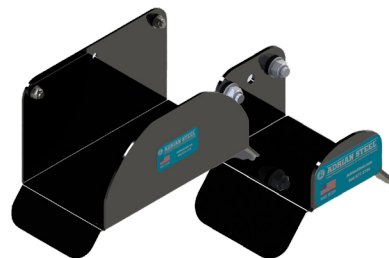

HOSE / CORD ORGANIZERS Free Up Valuable Floor Space & protect the longevity of your equipment

- // Designed to support up to 100 lbs. of oversized hoses/cords.
- // Curved surface conforms to the hose which helps prevent hose deformation and extends hose service life.

HOSEHLDR

CORDHLDR