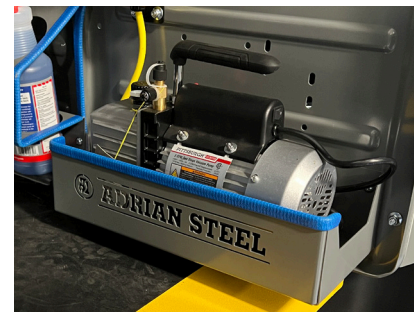

PROTECT YOUR VALUABLE HVAC CARGO

PROFESSIONAL GRADE
HVAC
SOLUTIONS

CAULK TUBE STORAGE For Grab-and-Go Storage of Caulk

- // Large and small options for holding a variety of sizes of caulk tubes and similar items
- // Available in 4, 5, 7, and 8 holder options

VACUUM PUMP TRAY Protect Your Pump & Prevent Oil Spills

- // Prevents pumps from falling out of vehicle step well when opening side doors (common storage spot)
- // Can be mounted on floor, end panel or partition

HOSE / CORD ORGANIZERS Free Up Valuable Floor Space & protect the longevity of your equipment

- // Designed to support up to 100 lbs. of oversized hoses/cords.
- // Curved surface conforms to the hose which helps prevent hose deformation and extends hose service life.

RECLAIM/RECHARGE TANK STORAGE Transport Tanks Safely

- // Ergonomic access from rear or side doors.
- // Mix & Match options to support the number of tanks you need to carry.

Part #'s

GAUGE COVER Prevent Manifold Gauge Damage

- // Fits both mechanical and digital manifold gauges.
- // Can be mounted on window screens, end panels or partitions.

GRAB 'N GO ACCESS DESIGNED FOR WHAT YOU CARRY

800.677.2726 | AdrianSteel.com